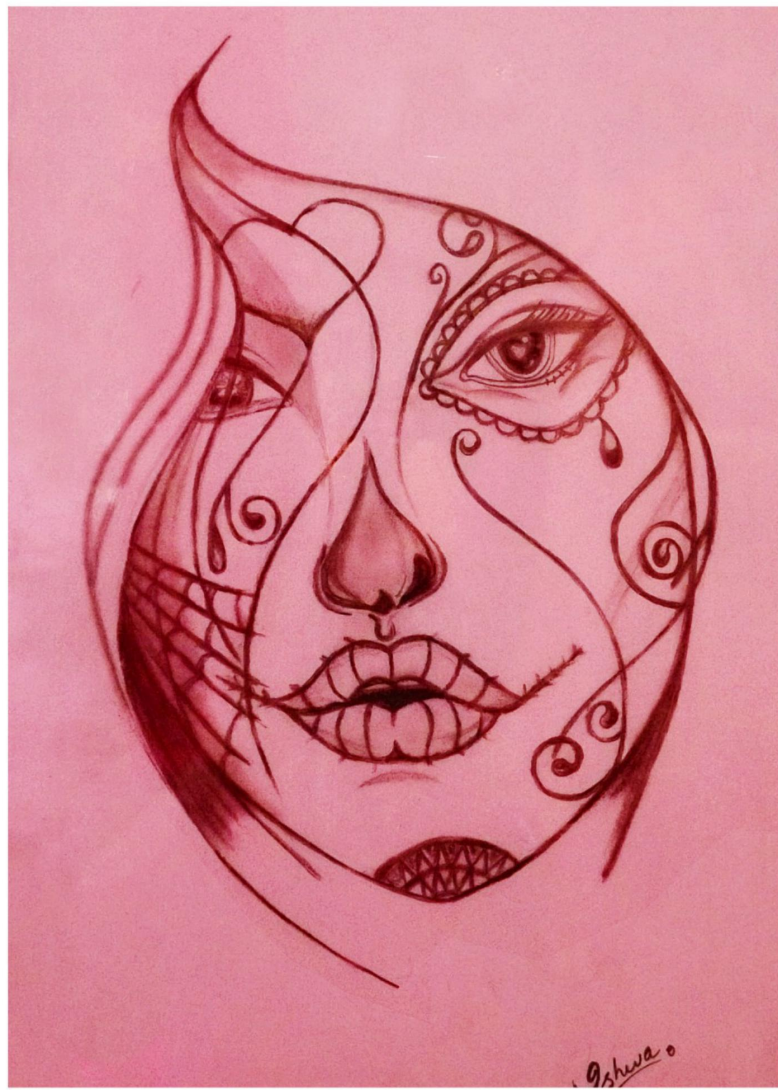

Untitled

ISHWA

The image depicts the inner emotional world of a depressed individual. How a depressed person views his or her life and how he or she experiences him or her self. The shape of tear symbolized that the core of the illness is being gloomy.